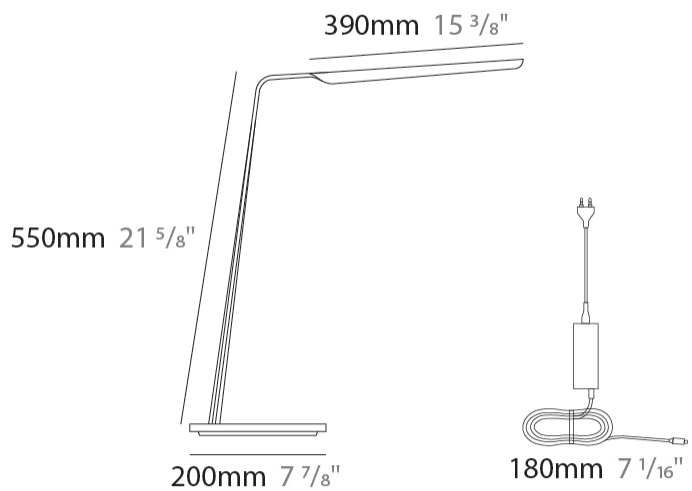

PROJECT
TYPE
SPECIFIER
QUANTITY
DATE

SWAN PORTABLE

D74007- -

base number
Color   Temperature   Finish   Options

1. To build a product code in our configurator select the specify button on the base model # product page
2. To build a manual product code on this datasheet choose from the options listed below in blue font and add the suffix to the base model #

GENERAL

Series: Swan
Brand: Tunto
Division: Design
Mounting Type: Portable
Mounting Location: Table
Subcategory: Task

PHYSICAL

Shape: Abstract
Length (mm): 390
Length (in): 15 ³/₈
Height (mm): 550
Height (in): 21 ⁵/₈
Light Distribution: Indirect
Fixture Finish: [WAL / OAK / BLK / WHI](#)
Holder Finish: White
Fixture Material: Wood

ELECTRICAL

Lamp Type: LED
Input Wattage (W): 14
Dimming: Touch Dimming
Driver Location: Inline Transformer Plug
Input Voltage (V): 120

LED

Color Temperature (°K): [2700 / 3000](#)
Max. Delivered Lumen (lm): 660
CRI: >93 CRI
Lamp Life (hrs): 50000

OPTICAL

RATINGS AND CERTIFICATIONS

Certified By: Certified for North American Standards
IP rating: IP20