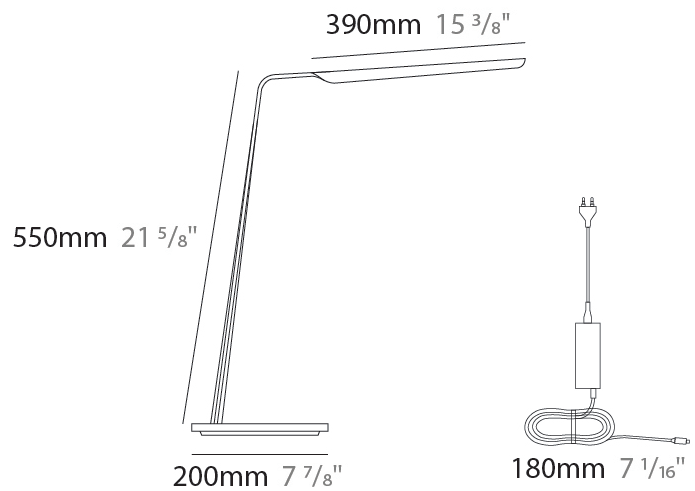

SWAN PORTABLE

D74008- -

base number   Color   Finish
Temperature   Options

1. To build a product code in our configurator select the specify button on the base model # product page
2. To build a manual product code on this datasheet choose from the options listed below in blue font and add the suffix to the base model #

GENERAL

Series: Swan
Brand: Tunto
Division: Design
Mounting Type: Portable
Mounting Location: Table
Subcategory: Table

PHYSICAL

Shape: Abstract
Length (mm): 390
Length (in): 15 ³/₈
Height (mm): 550
Height (in): 21 ⁵/₈
Light Distribution: Direct
Fixture Finish: WAL / ASH / OAK / BLK / WHI
Fixture Material: Wood
Cable Details: 180mm / 70.87" cord and plug

ELECTRICAL

Lamp Type: LED
Input Wattage (W): 20
Dimming: Touch Dimming
Driver Location: Inline Transformer Plug
Input Voltage (V): 120

LED

Color Temperature (°K): 2700 / 3000
Max. Delivered Lumen (lm): 660 - 1090
CRI: >93 CRI
Lamp Life (hrs): 50000

OPTICAL

RATINGS AND CERTIFICATIONS

Certified By: Certified for North American Standards
IP rating: IP20

PROJECT
TYPE
SPECIFIER
QUANTITY
DATE